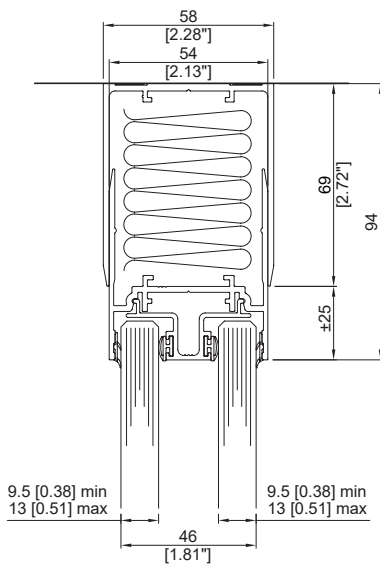

Acoustics

- Maximum tested acoustic rating of up to 48 STC using 2 panes of 12.8mm (0.5") acoustic laminated glass

Deflection

- Can accommodate up to $\pm 40\text{mm}$ (1.57") deflection

**DOUBLE GLAZED HEAD TRACK
WITH EXTERNAL UPPER CHANNEL
 ± 25 [0.98\"] DEFLECTION**

Nebula Patented Butt-Joint - All Glass Types

Product overview

System type	Single glazed (centrally and offset) and double glazed
Head detail	Standard aluminum head channels available in 25mm (0.98") or 50mm (1.96") deep
Base detail	Standard aluminum base channels available in 25mm (0.98") or 50mm (1.96") deep
Deflection head options	2-part external deflection heads: ±25mm (0.98") - 94mm (3.54") deep aluminum channel ±40mm (1.57") - 140mm (5.51") deep aluminum channel
Door head detail	Head clip available for each glazing channel to accept door leaf
Door options	Compatible with Axile Clarity, Edge Symmetry, Edge Affinity, 44mm (1.73")/54mm (2.12") thick timber door
Glass thickness	12.8mm (0.5") thick glass available as standard, subject to panel width, height and acoustic rating
Maximum screen height	3000mm (118.11") subject to build configuration and access into building using 12.8mm (0.5") acoustic laminated glass. Please speak to our Technical Team for advice.
Glass to glass joint options	Nebula®, aluminum, ghost and taped dry joints available
Acoustic rating	Up to 48 STC

Product Comparison

Partition/ Wall Range	Acoustics STC/ RwdB up to max value	Single/ Double Glazed		Head Track/Floor Track					Deflection head options ±25mm (0.98")/40mm (1.57")	
		Single	Double	25mm (0.98") Depth	50mm (1.96") Depth	25mm (0.98") Width	36mm (1.41") Width	40mm (1.57") Width	Internal	External
Revolution 100, PurOptima Adaptable Wall & Shoreditch Edition	Rw51dB	✓	✓	✓	✓				✓	✓
Revolution 54 Plus & Shoreditch Edition	STC 46	✓	✓	✓	✓					✓
PurOptima 117 Plus & Shoreditch Edition	Rw38dB	✓		✓	✓	✓	✓	✓	✓	✓