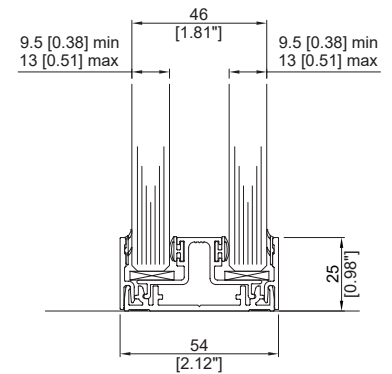

**FIXED HEAD TRACK 25mm [0.98\"]
CENTRAL SINGLE GLAZED**

**DOUBLE GLAZED FLOOR TRACK
25mm [0.98\"] GLAZING BEAD**

**DOUBLE GLAZED
25mm [0.98\"] WALL
ABUTMENT**

**TAPE BONDED GLAZING BAR
DOUBLE GLAZED, DOUBLE BOARDED**

Nebula Patented Butt-Joint - All Glass Types

Product overview

System type	Single glazed (centrally and offset) and double glazed
Head detail	Standard aluminum head channels available in 25mm (0.98") or 50mm (1.96") deep
Base detail	Standard aluminum base channels available in 25mm (0.98") or 50mm (1.96") deep
Deflection head options	2-part external deflection heads: ±25mm (0.98") - 94mm (3.54") deep aluminum channel ±40mm (1.57") - 140mm (5.51") deep aluminum channel
Door head detail	Head clip available for each glazing channel to accept door leaf
Door options	Compatible with Axile Clarity, Edge Symmetry, Edge Affinity, 44mm (1.73")/54mm (2.12") thick timber door
Glass thickness	12.8mm (0.5") thick glass available as standard, subject to panel width, height and acoustic rating
Maximum screen height	3000mm (118.11") subject to build configuration and access into building using 12.8mm (0.5") acoustic laminated glass. Please speak to our Technical Team for advice.
Glass to glass joint options	Nebula®, aluminum, ghost and taped dry joints available
Acoustic rating	Up to 48 STC

Product Comparison

Partition/ Wall Range	Acoustics STC/ RwdB up to max value	Single/ Double Glazed		Head Track/Floor Track					Deflection head options ±25mm (0.98")/40mm (1.57")	
		Single	Double	25mm (0.98") Depth	50mm (1.96") Depth	25mm (0.98") Width	36mm (1.41") Width	40mm (1.57") Width	Internal	External
Revolution 100, PurOptima Adaptable Wall & Shoreditch Edition	Rw51dB	✓	✓	✓	✓				✓	✓
Revolution 54 Plus & Shoreditch Edition	STC 46	✓	✓	✓	✓					✓
PurOptima 117 Plus & Shoreditch Edition	Rw38dB	✓		✓	✓	✓	✓	✓	✓	✓