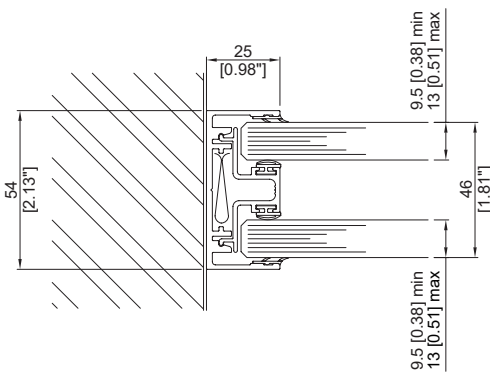

**DOUBLE GLAZED
25mm [0.98\"] WALL
ABUTMENT**