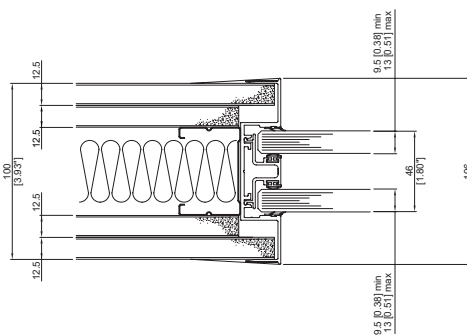

**FIXED HEAD TRACK 25mm [0.98\"]
CENTRAL SINGLE GLAZED**

**DOUBLE GLAZED FLOOR TRACK
25mm [0.98\"] GLAZING BEAD**

**DOUBLE GLAZED
25mm [0.98\"] WALL
ABUTMENT**

**TAPE BONDED GLAZING BAR
DOUBLE GLAZED, DOUBLE BOARDED**

Nebula Patented Butt-Joint - All Glass Types

Product overview

System type	Single glazed (centrally and offset) and double glazed
Head detail	Standard aluminum head channels available in 25mm (0.98") or 50mm (1.96") deep
Base detail	Standard aluminum base channels available in 25mm (0.98") or 50mm (1.96") deep
Deflection head options	2-part external deflection heads: ±25mm (0.98") - 94mm (3.54") deep aluminum channel ±40mm (1.57") - 140mm (5.51") deep aluminum channel
Door head detail	Head clip available for each glazing channel to accept door leaf
Door options	Compatible with Axile Clarity, Edge Symmetry, Edge Affinity, 44mm (1.73")/54mm (2.12") thick timber door
Glass thickness	12.8mm (0.5") thick glass available as standard, subject to panel width, height and acoustic rating
Maximum screen height	3000mm (118.11") subject to build configuration and access into building using 12.8mm (0.5") acoustic laminated glass. Please speak to our Technical Team for advice.
Glass to glass joint options	Nebula®, aluminum, ghost and taped dry joints available
Acoustic rating	Up to 48 STC

Product Comparison

Partition/ Wall Range	Acoustics STC/ RwdB up to max value	Single/ Double Glazed		Head Track/Floor Track					Deflection head options ±25mm (0.98")/40mm (1.57")	
		Single	Double	25mm (0.98") Depth	50mm (1.96") Depth	25mm (0.98") Width	36mm (1.41") Width	40mm (1.57") Width	Internal	External
Revolution 100, PurOptima Adaptable Wall & Shoreditch Edition	Rw51dB	✓	✓	✓	✓				✓	✓
Revolution 54 Plus & Shoreditch Edition	STC 46	✓	✓	✓	✓					✓
PurOptima 117 Plus & Shoreditch Edition	Rw38dB	✓		✓	✓	✓	✓	✓	✓	✓