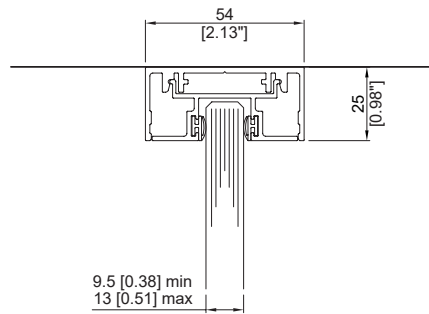

**FIXED HEAD TRACK 25mm [0.98\"]
CENTRAL SINGLE GLAZED**

**DOUBLE GLAZED FLOOR TRACK
25mm [0.98\"] GLAZING BEAD**

**DOUBLE GLAZED
25mm [0.98\"] WALL
ABUTMENT**

**TAPE BONDED GLAZING BAR
DOUBLE GLAZED, DOUBLE BOARDED**

Nebula Patented Butt-Joint - All Glass Types

Product overview

System type	Single glazed (centrally and offset) and double glazed
Head detail	Standard aluminum head channels available in 25mm (0.98") or 50mm (1.96") deep
Base detail	Standard aluminum base channels available in 25mm (0.98") or 50mm (1.96") deep
Deflection head options	2-part external deflection heads: ±25mm (0.98") - 94mm (3.54") deep aluminum channel ±40mm (1.57") - 140mm (5.51") deep aluminum channel
Door head detail	Head clip available for each glazing channel to accept door leaf
Door options	Compatible with Axile Clarity, Edge Symmetry, Edge Affinity, 44mm (1.73")/54mm (2.12") thick timber door
Glass thickness	12.8mm (0.5") thick glass available as standard, subject to panel width, height and acoustic rating
Maximum screen height	3000mm (118.11") subject to build configuration and access into building using 12.8mm (0.5") acoustic laminated glass. Please speak to our Technical Team for advice.
Glass to glass joint options	Nebula®, aluminum, ghost and taped dry joints available
Acoustic rating	Up to 48 STC

Product Comparison

Partition/ Wall Range	Acoustics STC/ RwdB up to max value	Single/ Double Glazed		Head Track/Floor Track					Deflection head options ±25mm (0.98")/40mm (1.57")	
		Single	Double	25mm (0.98") Depth	50mm (1.96") Depth	25mm (0.98") Width	36mm (1.41") Width	40mm (1.57") Width	Internal	External
Revolution 100, PurOptima Adaptable Wall & Shoreditch Edition	Rw51dB	✓	✓	✓	✓				✓	✓
Revolution 54 Plus & Shoreditch Edition	STC 46	✓	✓	✓	✓					✓
PurOptima 117 Plus & Shoreditch Edition	Rw38dB	✓		✓	✓	✓	✓	✓	✓	✓