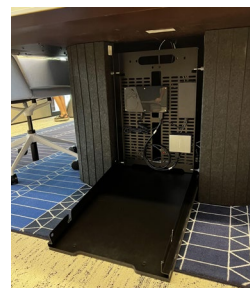

Small Signature Room featuring the Steelcase Coupe 5 table at the Red Thread Boston WorkLife

Whiteboard far-end view

Additional Options

Logitech Scribe Whiteboard Camera

Logitech Sight Camera

Logitech Sight Camera remote view

Huddle Signature Room

The Huddle Signature Room is designed to facilitate seamless hybrid collaboration and foster natural interactions for 1-3 local participants.

- Microsoft Front Row technology offers spatial audio, face-to-face eye contact, and seamless content sharing
- Integrated Logitech sound bar and 21:9 aspect ratio wide-format display
- Steelcase Coupe 3 conference table enhances in-person collaboration